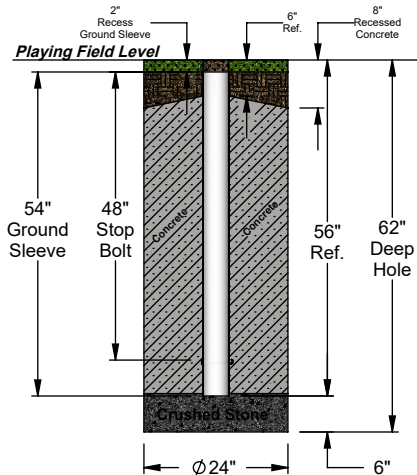

A

4" x .125" wall x 30'L,  
6061T6 aluminum tube,  
mill finish

4" x .125" wall x 17'-4 1/2"L,  
6061T6 aluminum tube,  
mill finish

4" x .226" wall x 14'L external  
tube with welded  $\phi 3.70$ " x .240" wall  
x 17'-6"L, 6061T6 aluminum tube,  
mill finish with heavy-duty  
welded upright and crossbar  
insert connectors

5.60M  
(18'-4 1/2")  
Width

13.41M  
(44'-0")  
Out of Ground  
Height

3.00M  
(9'-10")

Hinged Mechanism  
4-1/2"o.d. x .223" wall x 24"L,  
316 stainless steel tube,  
with heavy-duty welded  
1/2" thick x 10"sq. hinged plate

## Ground Sleeve Detail

18'-8 1/2"  
 $\phi$  to  $\phi$

Hinged Mechanism  
 $\phi 4$ " x .226" wall x 48"L,  
316 stainless steel tube,  
with heavy-duty welded  
1/2" thick x 10" x 11" hinged plate

## Notes:

- All Aluminum and Stainless Steel Construction
- Powder-coat goals in white.
- Weight = 300lbs./ea.
- Exceeds International Rugby Goal dimensions.
- Includes 4"W x 42"L Nylon Streamers to attach on top of upright.
- If planning to grow grass around ground sleeve, then recess concrete 4"-6" from ground level.