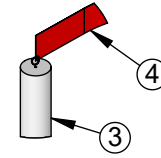

DETAIL B
SCALE 1 : 25

AAE®

Aluminum Athletic Equipment
1000 Enterprise Drive, Royersford, PA 19468
Toll Free: (800) 523-5471 Fax: (610) 825-2378
www.AAEsports.com

DESCRIPTION:			AHG-I/H-RUGBY
NOTE:			Hinged AHG-I-RUGBY Detailed View
MODEL:	CATEGORY:	DATE:	
AHG-I/H-RUGBY	CUSTOMER	11/30/2020	
DWN. BY:	CAD FILE:	DWG. NO.:	
CED	AHG-I/H-RUGBY	AHG-I/H-RUGBY-C-001