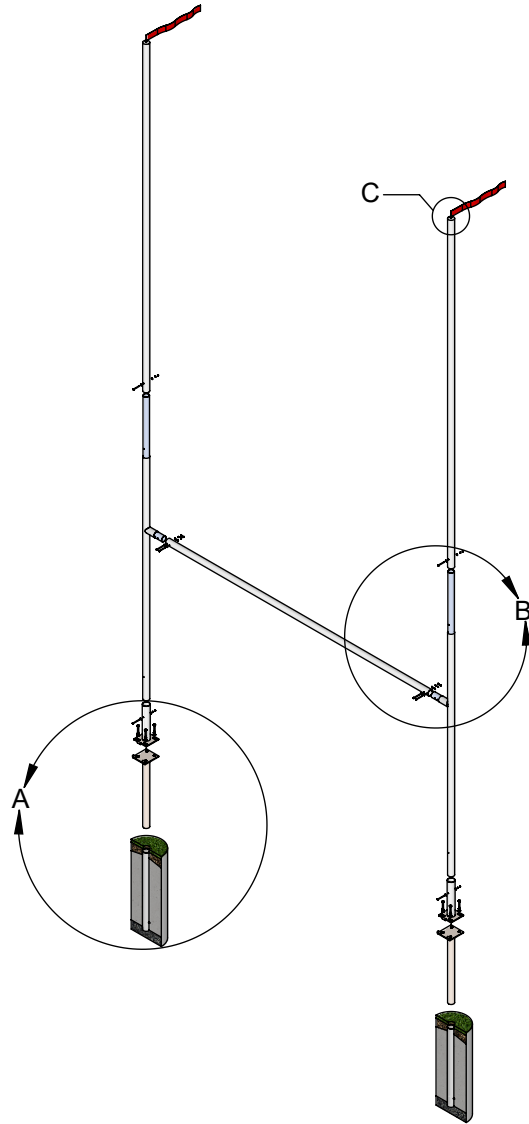

5.60M  
(18'-4 1/2")  
Width

13.41M  
(44'-0")  
Out of Ground  
Height

3.00M  
(9'-10")

Hinged Mechanism  
4-1/2"o.d. x .223" wall x 24"L,  
316 stainless steel tube,  
with heavy-duty welded  
1/2" thick x 10"sq. hinged plate

## Ground Sleeve Detail

18'-8 1/2"  
 $\phi$  to  $\phi$

Hinged Mechanism  
 $\phi 4$ " x .226" wall x 48"L,  
316 stainless steel tube,  
with heavy-duty welded  
1/2" thick x 10" x 11" hinged plate

## Notes:

- All Aluminum and Stainless Steel Construction
- Powder-coat goals in white.
- Weight = 300lbs./ea.
- Exceeds International Rugby Goal dimensions.
- Includes 4"W x 42"L Nylon Streamers to attach on top of upright.
- If planning to grow grass around ground sleeve, then recess concrete 4"-6" from ground level.

# AHG-I/H-RUGBY

DETAIL A  
SCALE 1 : 25

ITEM NO.	PartNo	DESCRIPTION	QTY.
1	90280	4"dia Rugby Crossbar	1
2	90284	AHG-RUGBY/H Bottom Upright	2
3	90283	AHG 30' Upright	2
4	90291	AHG Hardware Kit, Double Upright	2
5	90285	AHG-Hinged Device (Assembly)	2
6	90293	AHG-GS/H, Hinged Model Ground Sleeve	2