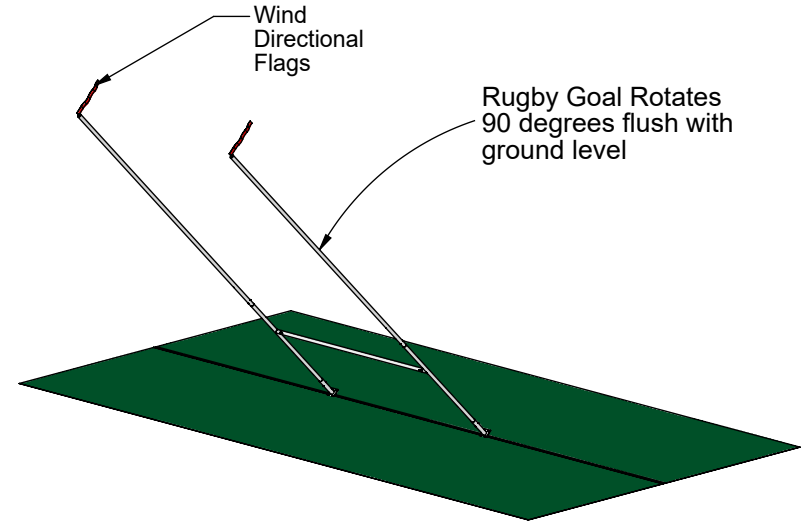

A

4" x .125" wall x 30'L,  
6061T6 aluminum tube,  
mill finish

4" x .125" wall x 17'-4 1/2"L,  
6061T6 aluminum tube,  
mill finish

4" x .226" wall x 14'L external  
tube with welded  $\phi 3.70$ " x .240" wall  
x 17'-6"L, 6061T6 aluminum tube,  
mill finish with heavy-duty  
welded upright and crossbar  
insert connectors

5.60M  
(18'-4 1/2")  
Width

13.41M  
(44'-0")  
Out of Ground  
Height

3.00M  
(9'-10")

Hinged Mechanism  
4-1/2"o.d. x .223" wall x 24"L,  
316 stainless steel tube,  
with heavy-duty welded  
1/2" thick x 10"sq. hinged plate

## Ground Sleeve Detail

18'-8 1/2"  
 $\phi$  to  $\phi$

Hinged Mechanism  
 $\phi 4$ " x .226" wall x 48"L,  
316 stainless steel tube,  
with heavy-duty welded  
1/2" thick x 10" x 11" hinged plate

## Notes:

- All Aluminum and Stainless Steel Construction
- Powder-coat goals in white.
- Weight = 300lbs./ea.
- Exceeds International Rugby Goal dimensions.
- Includes 4"W x 42"L Nylon Streamers to attach on top of upright.
- If planning to grow grass around ground sleeve, then recess concrete 4"-6" from ground level.