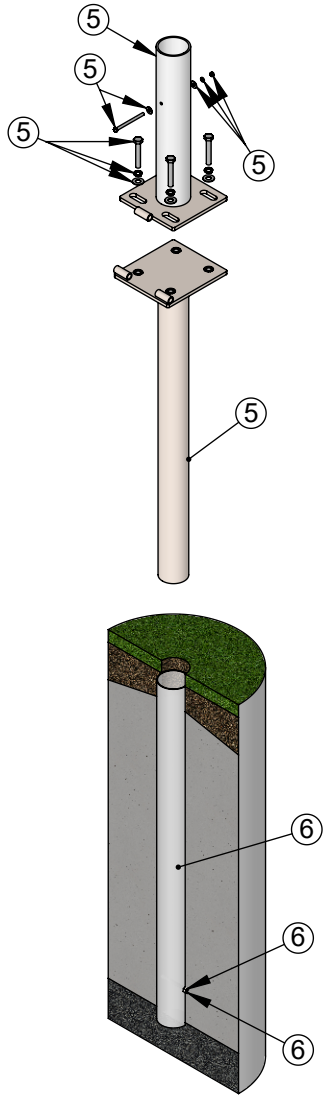

AHG-I/H-RUGBY

DETAIL A
SCALE 1 : 25