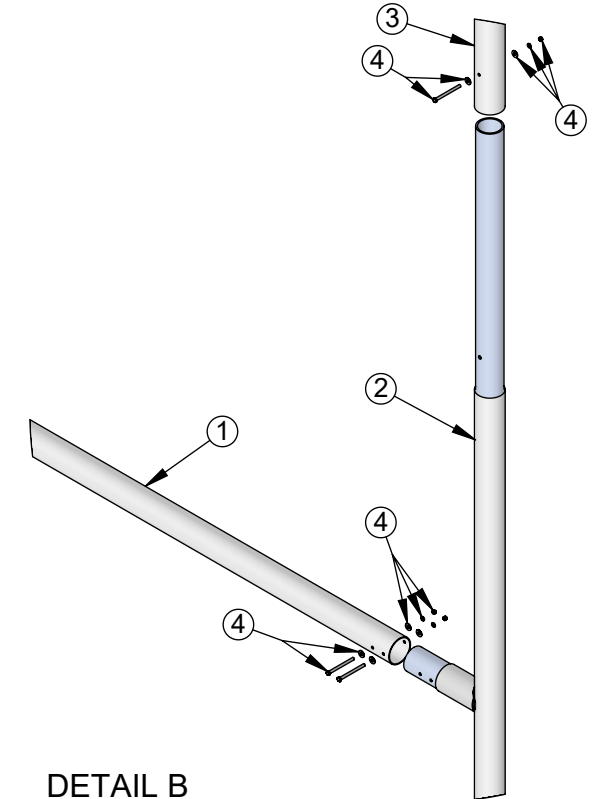

DETAIL C
SCALE 1 : 25

DETAIL B
SCALE 1 : 25

AAE®

Aluminum Athletic Equipment
1000 Enterprise Drive, Royersford, PA 19468
Toll Free: (800) 523-5471 Fax: (610) 825-2378
www.AAEsports.com

DESCRIPTION:			AHG-I/H-RUGBY
NOTE:			Hinged AHG-I-RUGBY Detailed View
MODEL:	CATEGORY:	DATE:	
AHG-I/H-RUGBY	CUSTOMER	11/30/2020	
DWN. BY:	CAD FILE:	DWG. NO.:	
CED	AHG-I/H-RUGBY	AHG-I/H-RUGBY-C-001