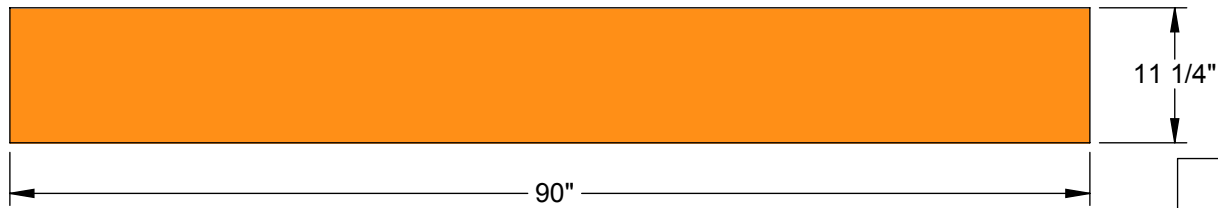

DCR-6 - Dugout Cubby Rack

Specifications

3/4" SPF Wood

1/4" Back

Painted with Two Coats
of Exterior Enamel Paint
(Choice of Color)

Double coat hook
positioned under
each cubby

Aluminum Athletic Equipment
1000 Enterprise Drive, Royersford, PA 19468
Toll Free: (800) 523-5471 Fax: (610) 825-2378
www.AAEsports.com

DESCRIPTION:		
Dugout Cubby Rack		
NOTE:		
Specifications		
MODEL:	CATEGORY:	DATE:
DCR-6	CUSTOMER	7/23/2019
DWN. BY:	CAD FILE:	DWG. NO.:
CED	Dugout Cubby Rack Specifications	DCR-6-C-001