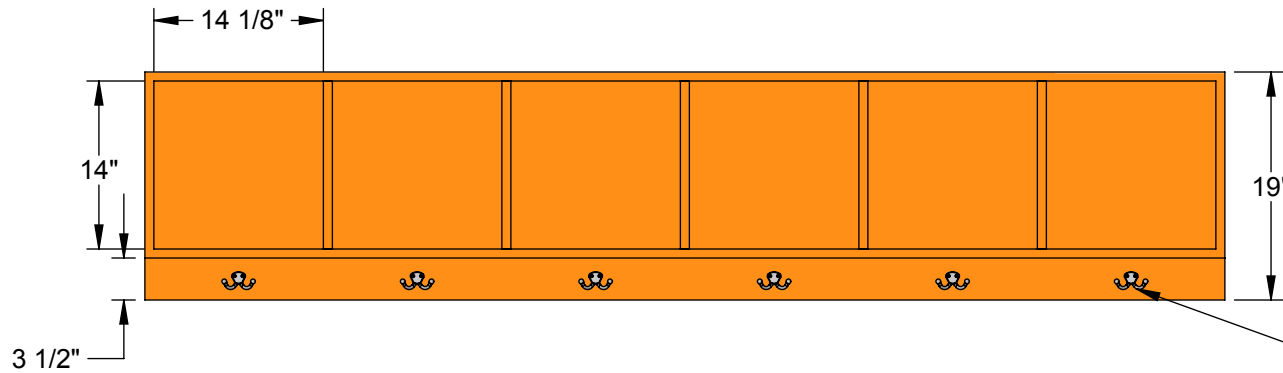

DCR-6 - Dugout Cubby Rack

Specifications

3/4" SPF Wood

1/4" Back

Painted with Two Coats
of Exterior Enamel Paint
(Choice of Color)

Double coat hook
positioned under
each cubby

Aluminum Athletic Equipment
1000 Enterprise Drive, Royersford, PA 19468
Toll Free: (800) 523-5471 Fax: (610) 825-2378
www.AAEsports.com

DESCRIPTION:		
Dugout Cubby Rack		
NOTE:		
Specifications		
MODEL:	CATEGORY:	DATE:
DCR-6	CUSTOMER	7/23/2019
DWN. BY:	CAD FILE:	DWG. NO.:
CED	Dugout Cubby Rack Specifications	DCR-6-C-001