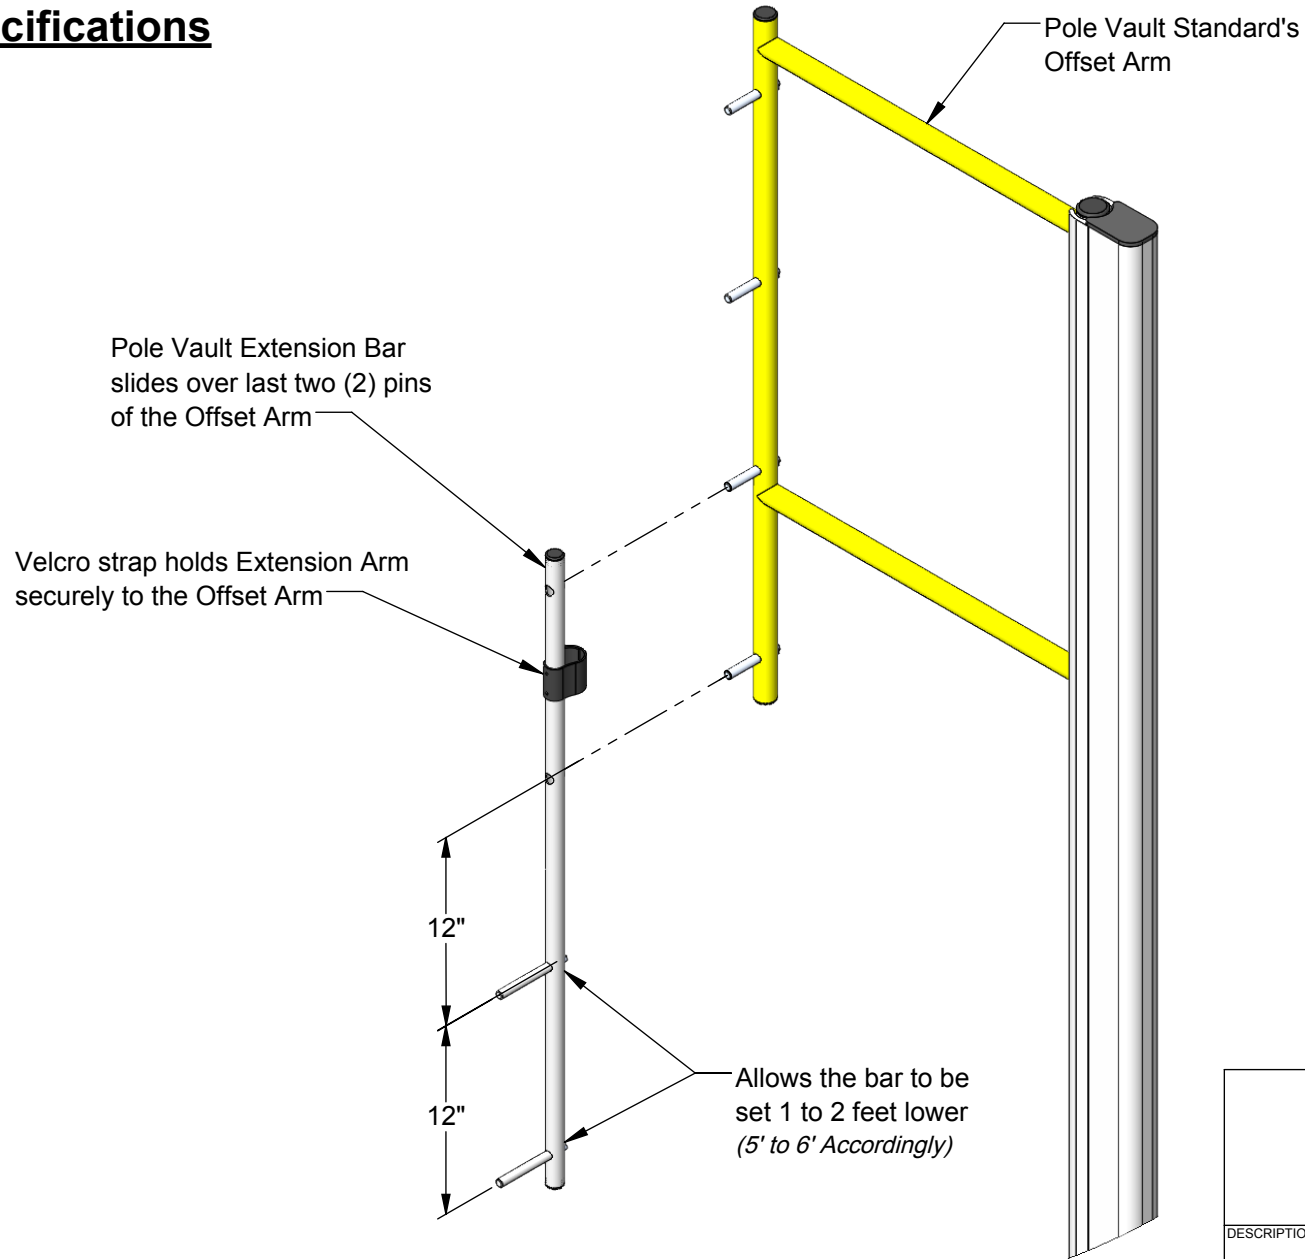

Pole Vault Extension Arm Specifications

Aluminum Athletic Equipment
1000 Enterprise Drive, Royersford, PA 19468
Toll Free: (800) 523-5471 Fax: (610) 825-2378
www.AAEsports.com

DESCRIPTION:		
Pole Vault Extension Arm		
NOTE: Specifications		
MODEL:	CATEGORY:	DATE:
PV-EXT	CUSTOMER	3/5/2018
DWN. BY:	CAD FILE:	DWG. NO.:
CED	PV-EXT - Specifications	PV-EXT-C-002