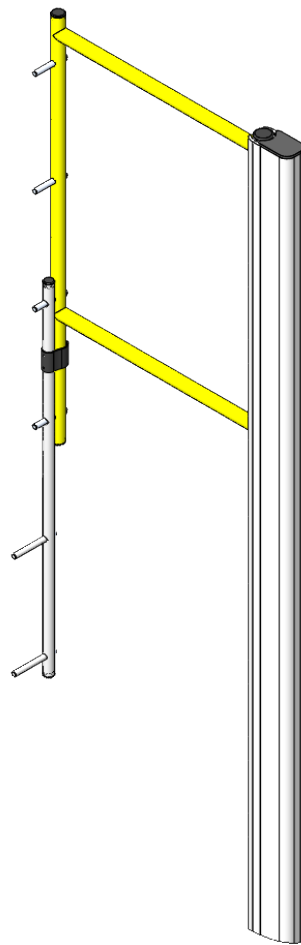

# AAE Model No. PV-EXT Pole Vault Extension Arm

**Aluminum Athletic Equipment**  
1000 Enterprise Drive, Royersford, PA 19468  
Toll Free: (800) 523-5471 Fax: (610) 825-2378  
[www.AAEsports.com](http://www.AAEsports.com)

# Pole Vault Extension Arm Specifications

**Aluminum Athletic Equipment**  
1000 Enterprise Drive, Royersford, PA 19468  
Toll Free: (800) 523-5471 Fax: (610) 825-2378  
[www.AAEsports.com](http://www.AAEsports.com)

DESCRIPTION:		
<b>Pole Vault Extension Arm</b>		
NOTE: Specifications		
MODEL:	CATEGORY:	DATE:
PV-EXT	<b>CUSTOMER</b>	3/5/2018
DWN. BY:	CAD FILE:	DWG. NO.:
CED	PV-EXT - Specifications	PV-EXT-C-002