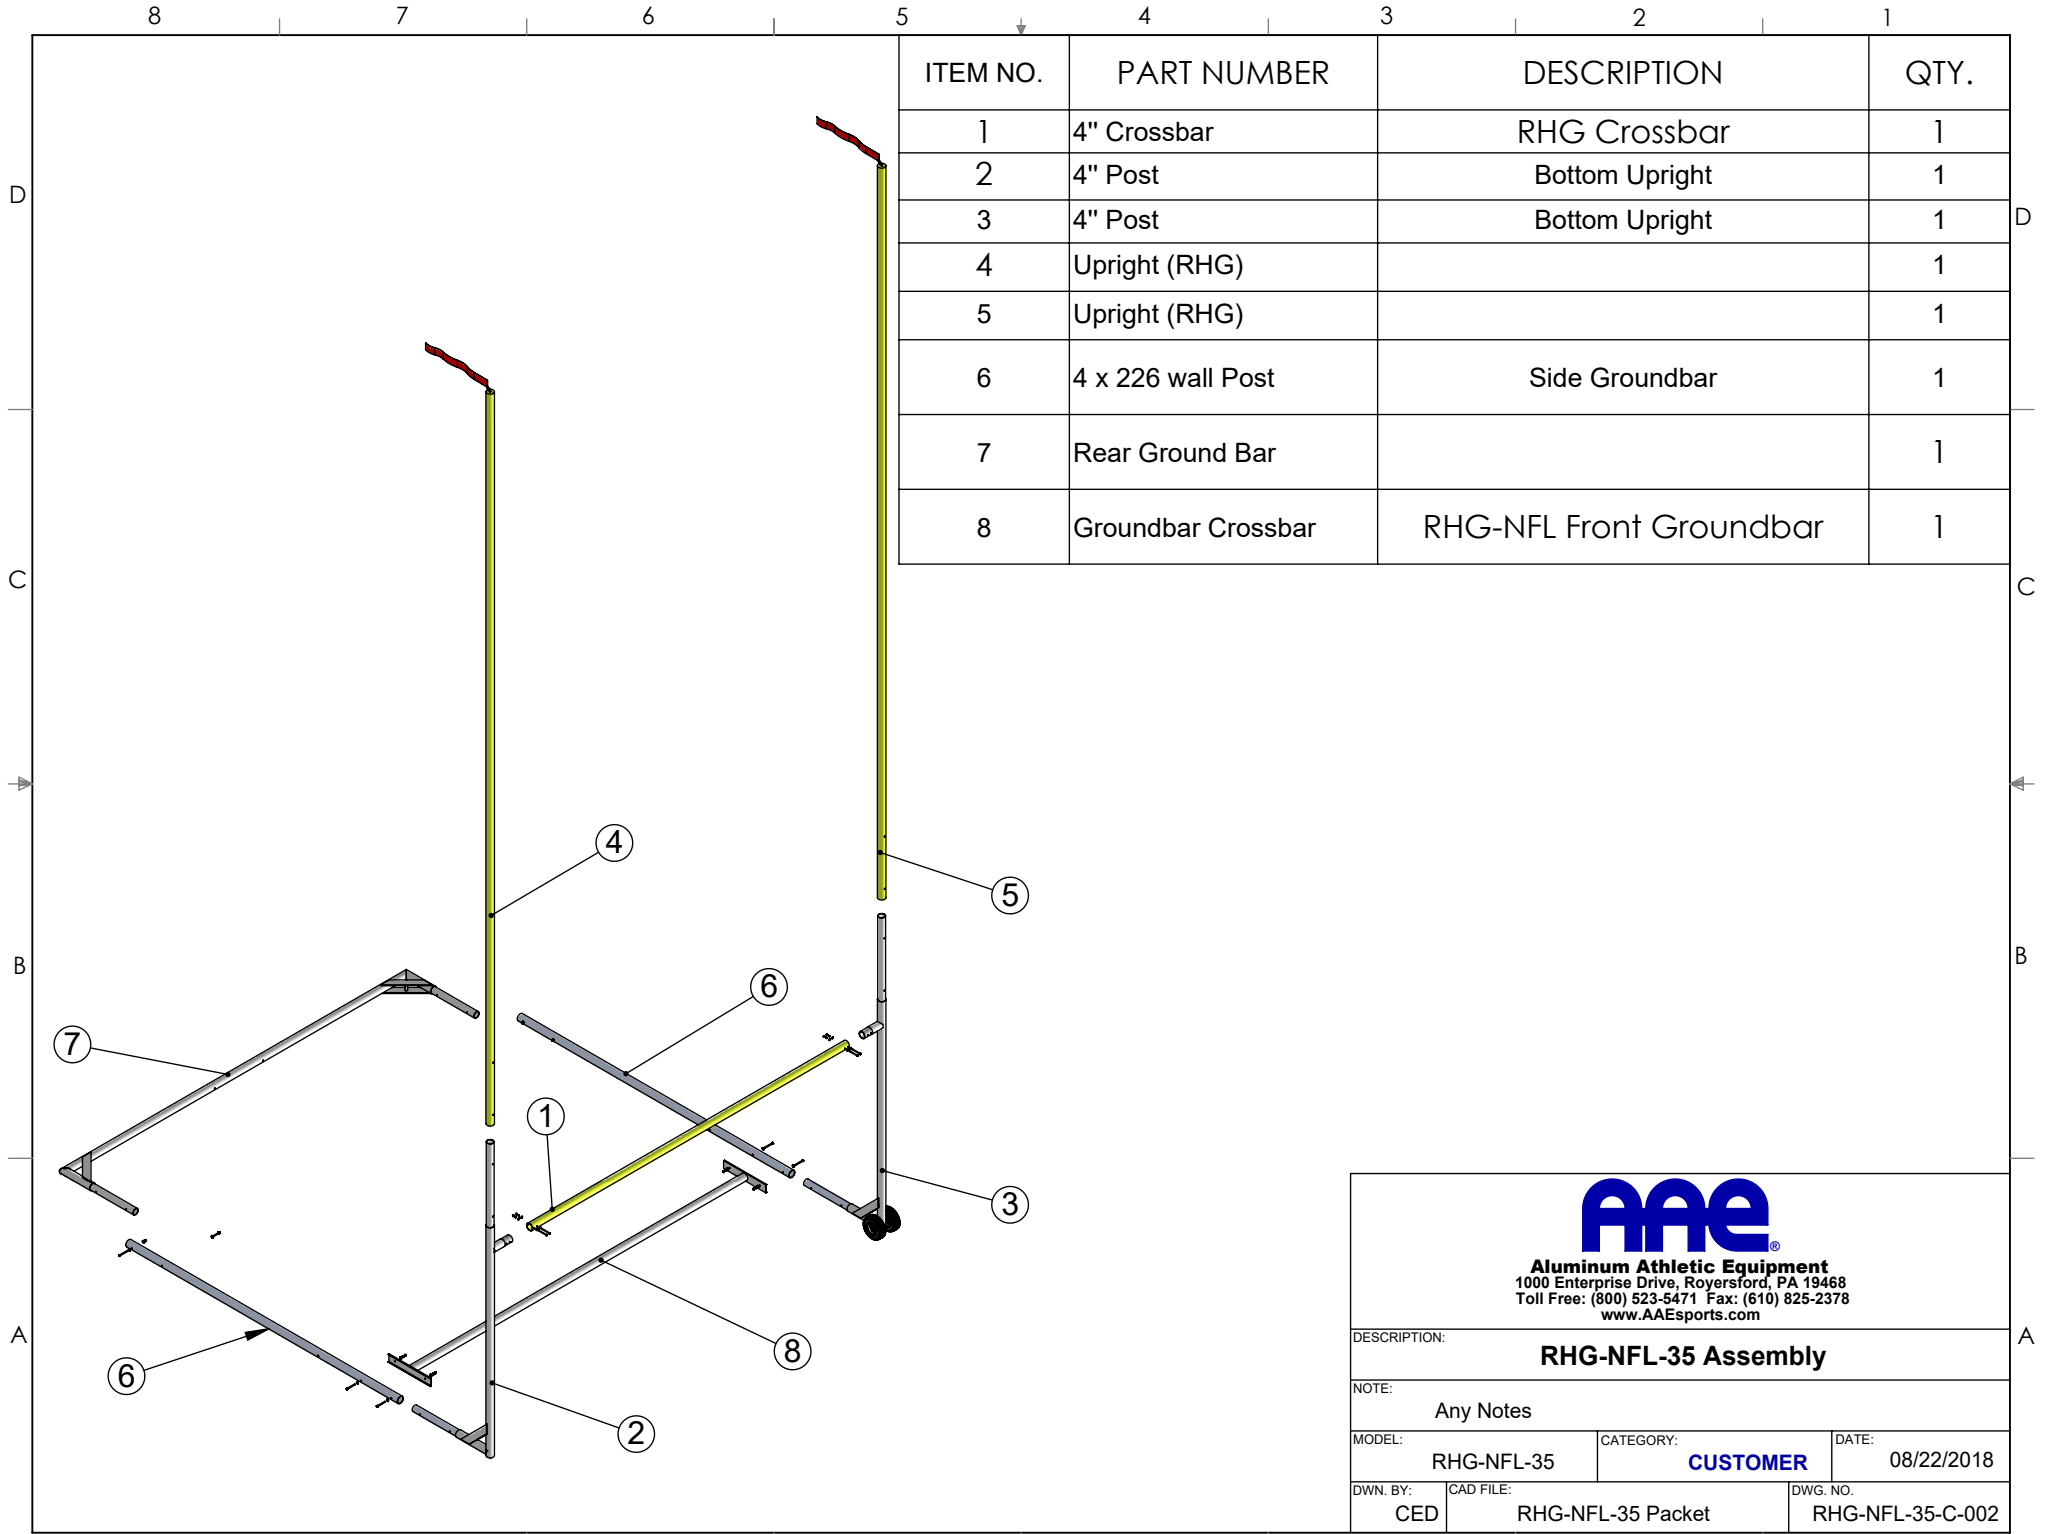

****MANDATORY****
Model No.: BW-100
100lb. Groundbar Weight

****OPTIONAL****
Model No.: RHG-HMK
Heavy-duty steel Hitch Mover
Kit, vinyl coated black

4" dia. x .226" wall
Standard Mill Finish
Aluminum Back Groundbar
& Side Groundbars

- Optional Yellow Powder coating (Specify Model No. RHG-NFL/Y)
- Mandatory 100lb. Groundbar Weight (Specify Model No. BW-100)
Unless you have a way of weighting and securing RHG
- Optional Goal Post Pads, Pair (Specify Color) (Specify Model No. GP4R)

Reinforced
Corners

Removable Flip-Wheels
and Double - 12" dia. Pneumatic
Tires with/ 3/4" dia. Stainless
Steel Axle (both included in NFL
Models only)

4" x 48"
High Visibility
Red Streamers

AAE

Aluminum Athletic Equipment
1000 Enterprise Drive, Royersford, PA 19468
Toll Free: (800) 523-5471 Fax: (610) 825-2378
www.AAEsports.com

DESCRIPTION: RHG-NFL-35 - Rollaway Professional "H" Goal		
NOTE: 18'-6" Between 35' Uprights		
MODEL: RHG-NFL-35	CATEGORY: CUSTOMER	DATE: 05/14/14
DWN. BY: CED	CAD FILE: RHG-NFL-35 - Packet	DWG. NO. RHG-NFL-35-C-001