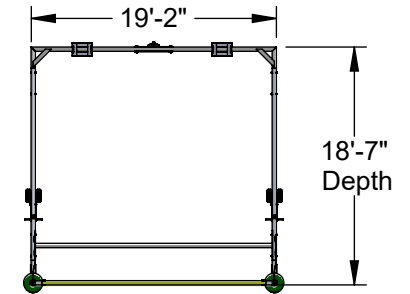

RHG-NFL-35 Rollaway Professional "H" Goal Specifications

MANDATORY
Model No.: BW-100
100lb. Groundbar Weight

OPTIONAL
Model No.: RHG-HMK
Heavy-duty steel Hitch Mover
Kit, vinyl coated black

4" dia. x .226" wall
Standard Mill Finish
Aluminum Back Groundbar
& Side Groundbars

4" dia. x .125 wall
Standard Mill Finish
Aluminum Uprights
and Crossbar

OPTIONAL
Model No.: GP4R
6" Thick Pad
Vinyl Encased
w/ velcro flap

Optional decal for
Model No: GP4R
at extra cost

Optional Features

- Optional Yellow Powder coating (Specify Model No. RHG-NFL/Y)
- Mandatory 100lb. Groundbar Weight (Specify Model No. BW-100)
  Unless you have a way of weighting and securing RHG
- Optional Goal Post Pads, Pair (Specify Color) (Specify Model No. GP4R)

Reinforced
Corners

Removable Flip-Wheels
and Double - 12" dia. Pneumatic
Tires with/ 3/4" dia. Stainless
Steel Axle (both included in NFL
Models only)

4" x 48"
High Visibility
Red Streamers

AAE

Aluminum Athletic Equipment
1000 Enterprise Drive, Royersford, PA 19468
Toll Free: (800) 523-5471 Fax: (610) 825-2378
www.AAEsports.com

DESCRIPTION: RHG-NFL-35 - Rollaway Professional "H" Goal		
NOTE: 18'-6" Between 35' Uprights		
MODEL: RHG-NFL-35	CATEGORY: CUSTOMER	DATE: 05/14/14
DWN. BY: CED	CAD FILE: RHG-NFL-35 - Packet	DWG. NO. RHG-NFL-35-C-001