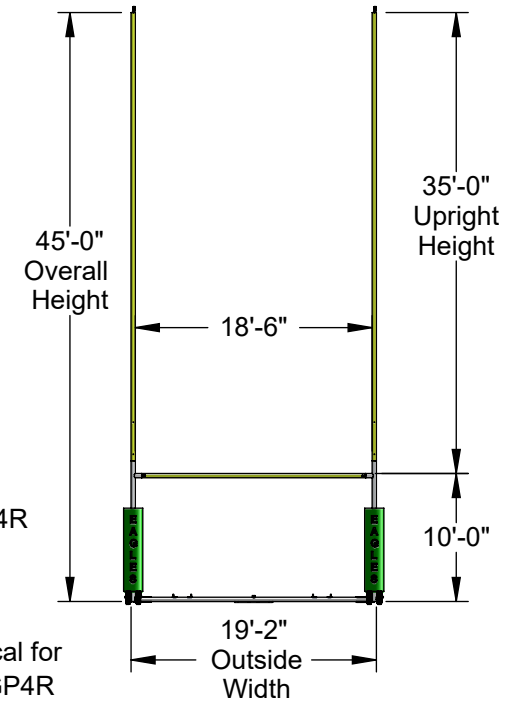

RHG-NFL-35 Rollaway Professional "H" Goal Specifications

MANDATORY
Model No.: BW-100
100lb. Groundbar Weight

OPTIONAL
Model No.: RHG-HMK
Heavy-duty steel Hitch Mover
Kit, vinyl coated black

4" dia. x .226" wall
Standard Mill Finish
Aluminum Back Groundbar
& Side Groundbars

4" dia. x .125 wall
Standard Mill Finish
Aluminum Uprights
and Crossbar

OPTIONAL
Model No.: GP4R
6" Thick Pad
Vinyl Encased
w/ velcro flap

Optional decal for
Model No: GP4R
at extra cost

Optional Features

- Optional Yellow Powder coating (Specify Model No. RHG-NFL/Y)
- Mandatory 100lb. Groundbar Weight (Specify Model No. BW-100)
  Unless you have a way of weighting and securing RHG
- Optional Goal Post Pads, Pair (Specify Color) (Specify Model No. GP4R)

Reinforced
Corners

Removable Flip-Wheels
and Double - 12" dia. Pneumatic
Tires with/ 3/4" dia. Stainless
Steel Axle (both included in NFL
Models only)

4" x 48"
High Visibility
Red Streamers

AAE

Aluminum Athletic Equipment
1000 Enterprise Drive, Royersford, PA 19468
Toll Free: (800) 523-5471 Fax: (610) 825-2378
www.AAEsports.com

DESCRIPTION: RHG-NFL-35 - Rollaway Professional "H" Goal		
NOTE: 18'-6" Between 35' Uprights		
MODEL: RHG-NFL-35	CATEGORY: CUSTOMER	DATE: 05/14/14
DWN. BY: CED	CAD FILE: RHG-NFL-35 - Packet	DWG. NO. RHG-NFL-35-C-001