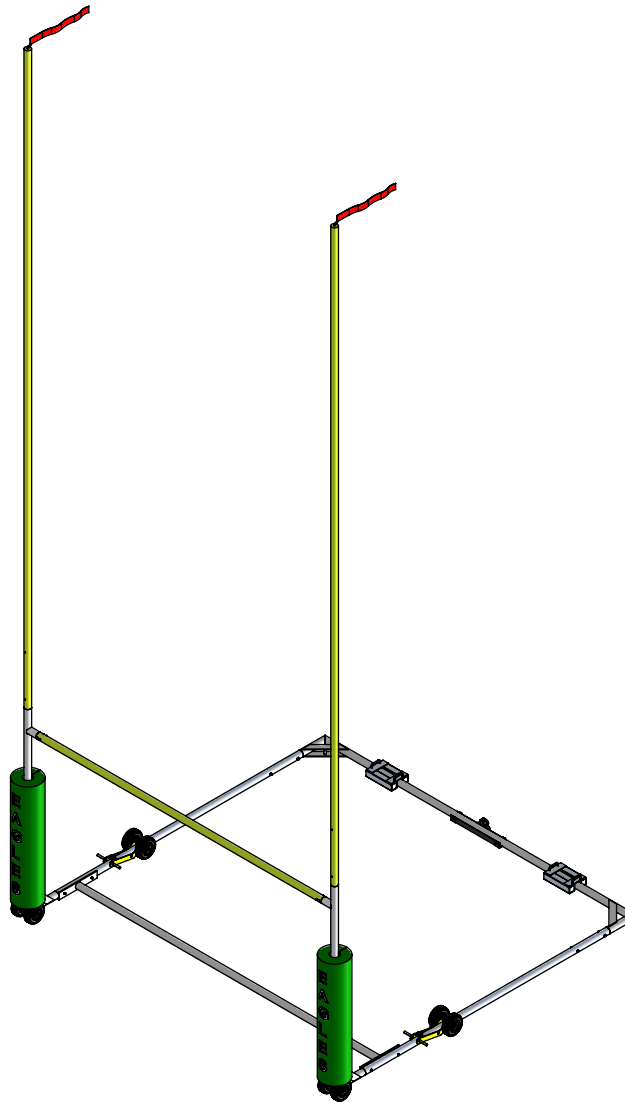

AAE Model No.: RHG-NFL-35
Rollaway NFL "H" Goal (35' Uprights)

Aluminum Athletic Equipment
1000 Enterprise Drive, Royersford, PA 19468
Toll Free: (800) 523-5471 Fax: (610) 825-2378
www.AAEsports.com

RHG-NFL-35 Rollaway Professional "H" Goal Specifications

****MANDATORY****
Model No.: BW-100
100lb. Groundbar Weight

****OPTIONAL****
Model No.: RHG-HMK
Heavy-duty steel Hitch Mover
Kit, vinyl coated black

4" dia. x .226" wall
Standard Mill Finish
Aluminum Back Groundbar
& Side Groundbars

4" dia. x .125 wall
Standard Mill Finish
Aluminum Uprights
and Crossbar

****OPTIONAL****
Model No.: GP4R
6" Thick Pad
Vinyl Encased
w/ velcro flap

Optional decal for
Model No: GP4R
at extra cost

Optional Features

Reinforced
Corners

Removable Flip-Wheels
and Double - 12" dia. Pneumatic
Tires with/ 3/4" dia. Stainless
Steel Axle (both included in NFL
Models only)

4" x 48"
High Visibility
Red Streamers

AAE

Aluminum Athletic Equipment
1000 Enterprise Drive, Royersford, PA 19468
Toll Free: (800) 523-5471 Fax: (610) 825-2378
www.AAEsports.com